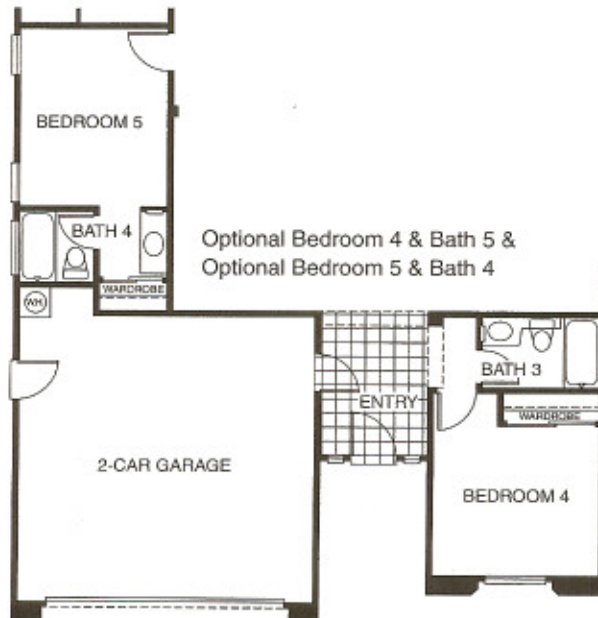

PLAN ONE

MONTANEZ

3 Bedroom Plus Den, 2 1/2 Bath
2,726 Square Feet

PLAN TWO

RIOS

4 Bedroom Plus Den, 2 1/2 Bath
2,913 Square Feet

PLAN THREE

SILVAS

5 Bedroom, 3 1/2 Bath

3,190 Square Feet