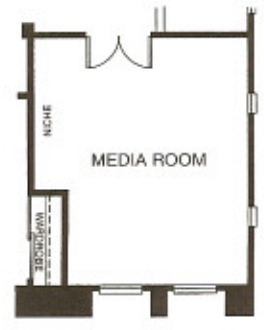

PLAN ONE

MONTANEZ

3 Bedroom Plus Den, 2 1/2 Bath
2,726 Square Feet

PLAN TWO

RIOS

4 Bedroom Plus Den, 2 1/2 Bath
2,913 Square Feet

PLAN THREE

SILVAS

5 Bedroom, 3 1/2 Bath

3,190 Square Feet